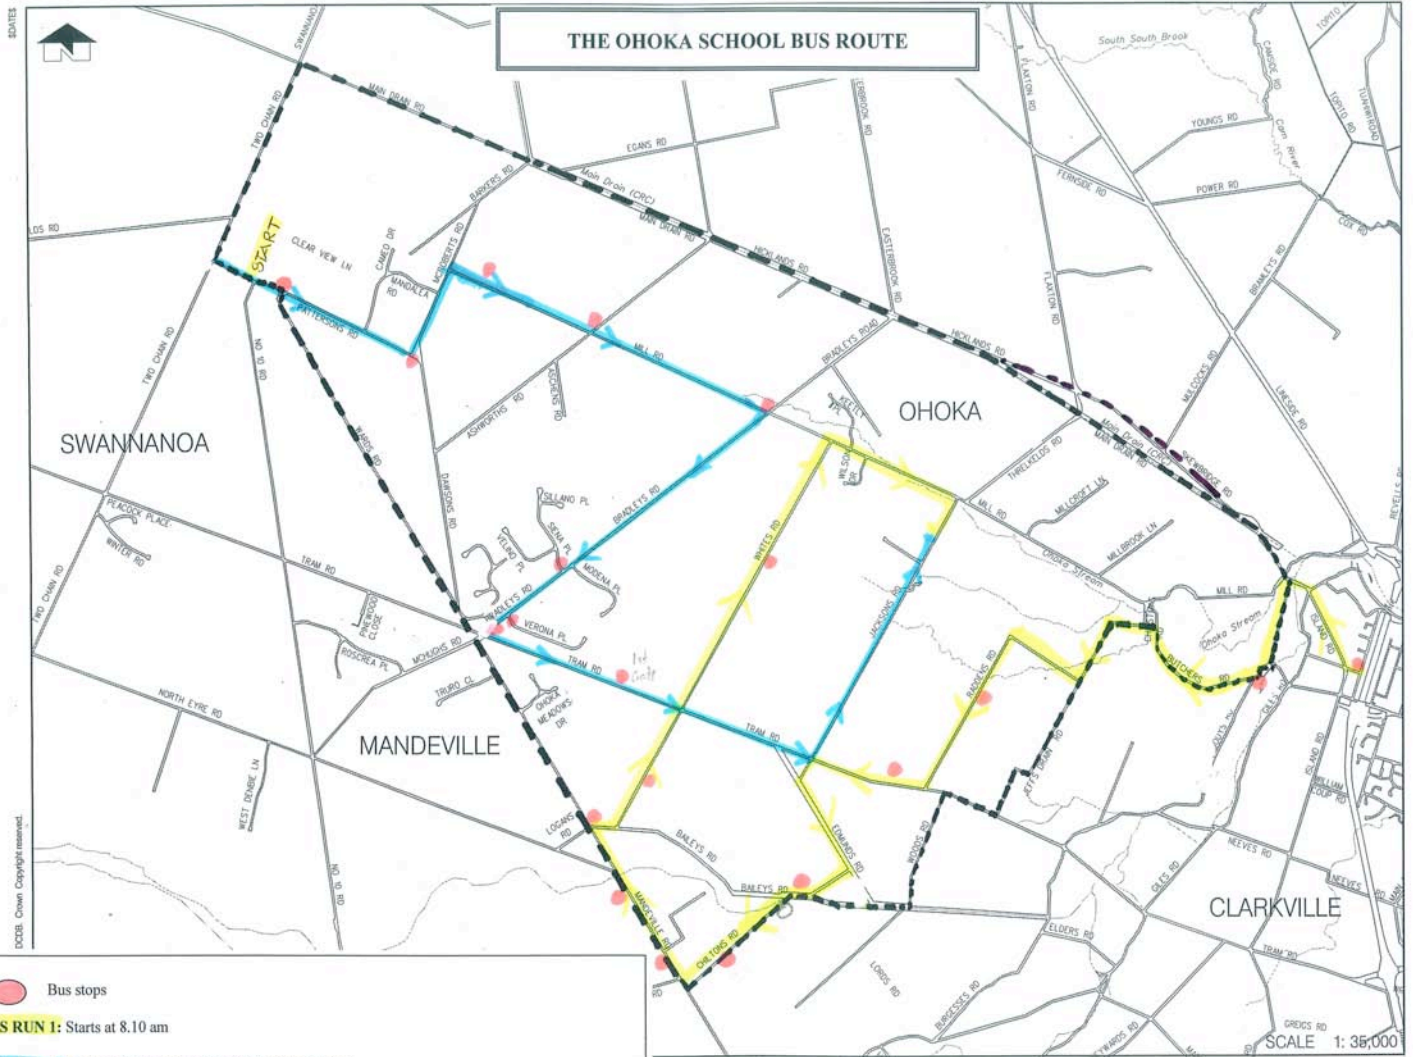

# THE OHOKA SCHOOL BUS ROUTE

- Bus stops
- BUS RUN 1:** Starts at 8.10 am
- BUS RUN 2:** Starts at 8.15 am at the top of Patterson's Road

School bus route.